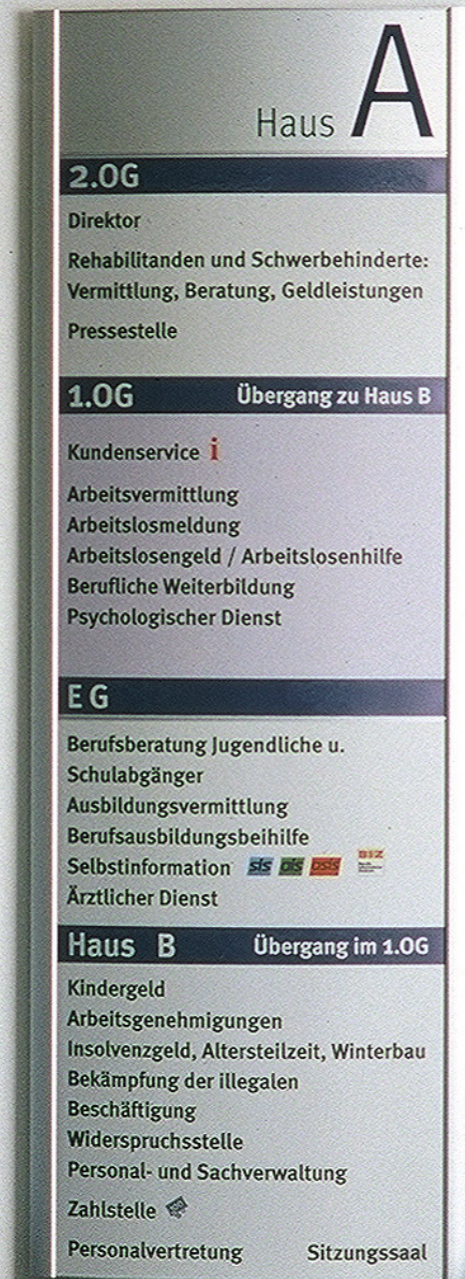

## Overviews wall mounted SU

As building or floor overviews flexible and individually designable and usable.

The wall-mounted overviews of **system sieben** are available in a wide range of different materials, dimensions and designs. This means that practically no situation is conceivable in which a costly custom design would be required. The surface design of the signs with lettering, characters, arrows, color and graphics can be individually adapted to the customer.

## Overviews wall mounted SU

The side profiles allow the insertion of individual surfaces.

The overview of a facility or company often presents itself in wall-mounted form within an entrance hall. In **system sieben**, slim, high signs look particularly elegant. The profiles are available up to a height of 2,000 mm as standard.

### Standard sizes

Data in mm	420	540	594
600	SU.. 6042		
720	SU.. 7242	SU.. 7254	
841			SU.. 8460
900	SU.. 9042	SU.. 9054	
1.200	SU.. 12042	SU.. 12054	
1.500	SU.. 15042	SU.. 15054	
1.800	SU.. 18042	SU.. 18054	
2.000			SU.. 20054

Article description	Construction, surface material	Size	Color system profiles
SU stands for the system sieben overviews	SUA Aluminum, lacquered SUE Stainless steel SUK Acrylic, crystal clear, transparent SUO Acrylic, white, opaque, semi-transparent SUS Sandwich construction: Aluminum plate with acrylic cover	120 Height in cm 42 Width in cm	S Silver anodized L Lacquered