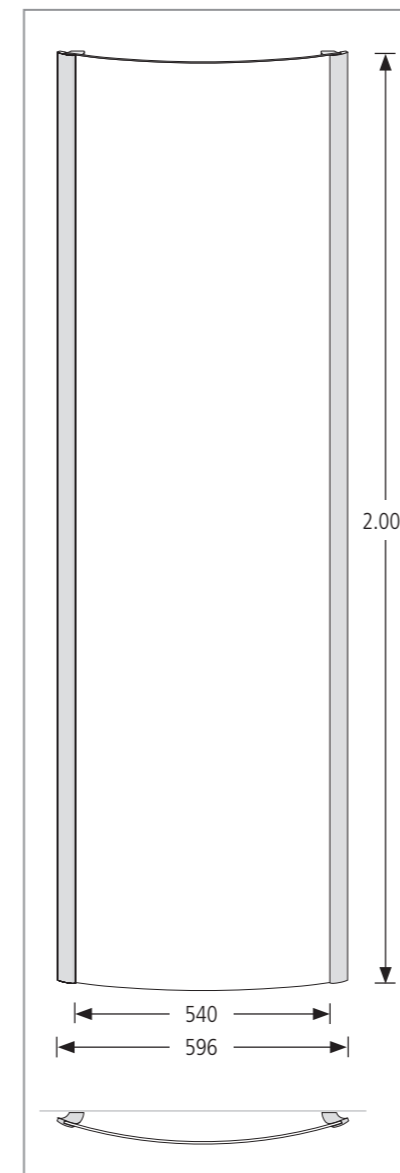

## Overviews wall mounted SU

As building or floor overviews flexible and individually designable and usable.

The wall-mounted overviews of **system sieben** are available in a wide range of different materials, dimensions and designs. This means that practically no situation is conceivable in which a costly custom design would be required. The surface design of the signs with lettering, characters, arrows, color and graphics can be individually adapted to the customer.

## Overviews wall mounted SU

The side profiles allow the insertion of individual surfaces.

The overview of a facility or company often presents itself in wall-mounted form within an entrance hall. In **system sieben**, slim, high signs look particularly elegant. The profiles are available up to a height of 2,000 mm as standard.

### Standard sizes

Data in mm	420	540	594
600	SU.. 6042		
720	SU.. 7242	SU.. 7254	
841			SU.. 8460
900	SU.. 9042	SU.. 9054	
1.200	SU.. 12042	SU.. 12054	
1.500	SU.. 15042	SU.. 15054	
1.800	SU.. 18042	SU.. 18054	
2.000			SU.. 20054

Article description	Construction, surface material	Size	Color system profiles
SU stands for the system sieben overviews	SUA Aluminum, lacquered SUE Stainless steel SUK Acrylic, crystal clear, transparent SUO Acrylic, white, opaque, semi-transparent SUS Sandwich construction: Aluminum plate with acrylic cover	120 Height in cm 42 Width in cm	S Silver anodized L Lacquered